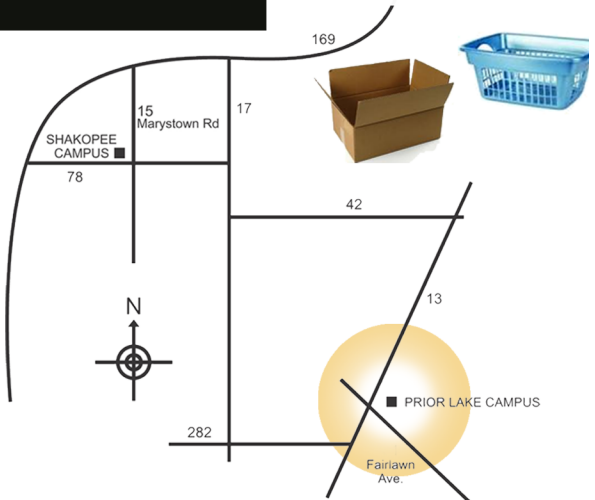

SECOND HARVEST
HEARTLAND

Surplus Food Distribution

The second Thursday
of every month

5:30 - 7:30pm

Friendship Church
17741 Fairlawn Avenue
Prior Lake, MN

Low-income
households
and families

(only 1 registration
per household)

- ☀️ Food and household products
- ☀️ Bring your own boxes or laundry baskets to carry items

For more information call
952-447-8282

17741 Fairlawn Avenue, Prior Lake, MN 55372

952-447-8282 | www.friendshipmn.org

f facebook.com/friendshipmn t twitter.com/friendshipmn

SECOND HARVEST HEARTLAND

Distribución de Comida Excedente

El segundo jueves de
cada mes
5:30 - 7:30pm

Iglesia de Amistad
(Friendship Church)
17741 Fairlawn Avenue
Prior Lake, MN

Распределение излишков продовольствия Второй четверг каждого месяца

5:30 - 7:30pm

Церковь Дружбы
17741 Fairlawn Avenue
Prior Lake, MN

GRATIS
бесплатный

Hogares y familias de bajo ingreso

(Solo 1 registraci3n par hogar)